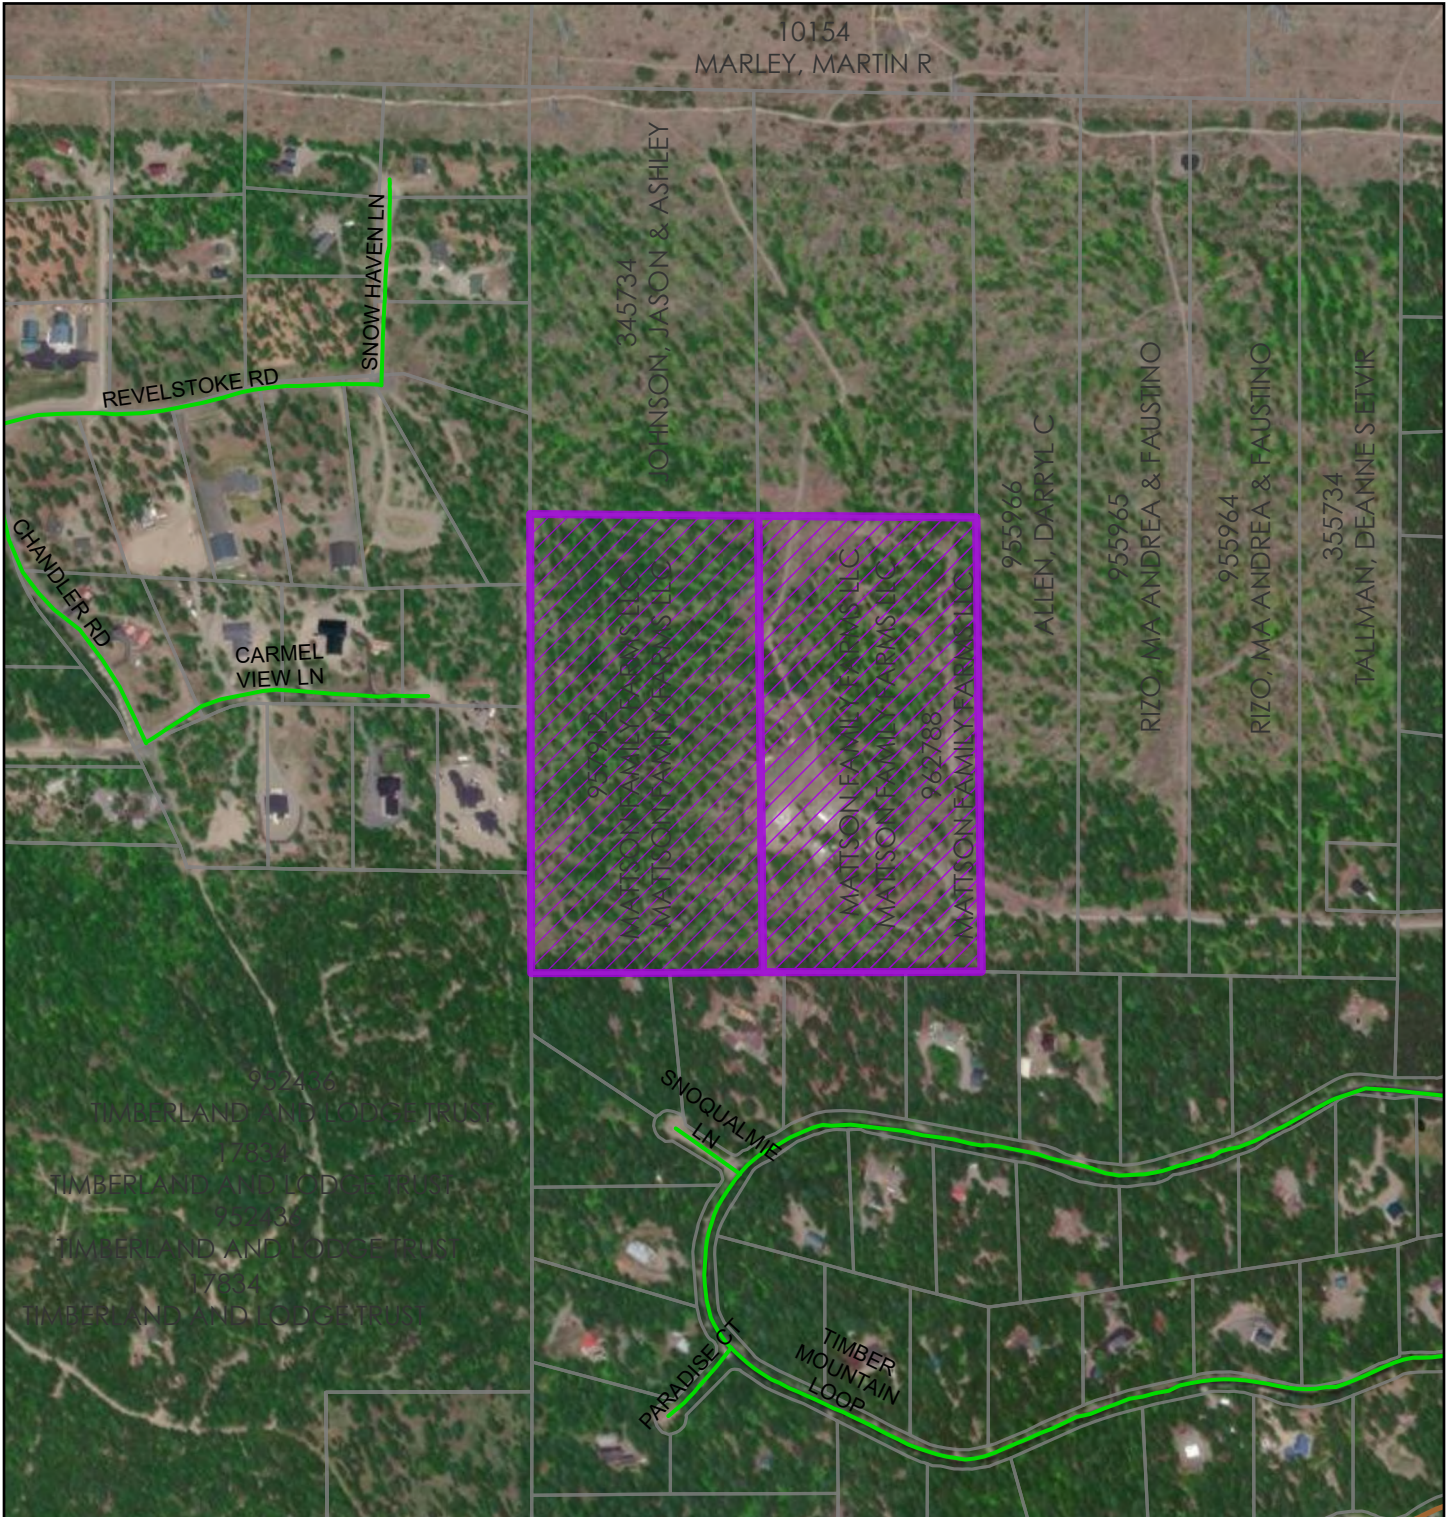

BL-26-00005 Mattson

Aerial View

Microsoft, Vantor, Vantor

2026

Coordinate System: NAD 1983 StatePlane Washington South FIPS 4602 Feet

0 310 620 Feet

0 105 210 Meters